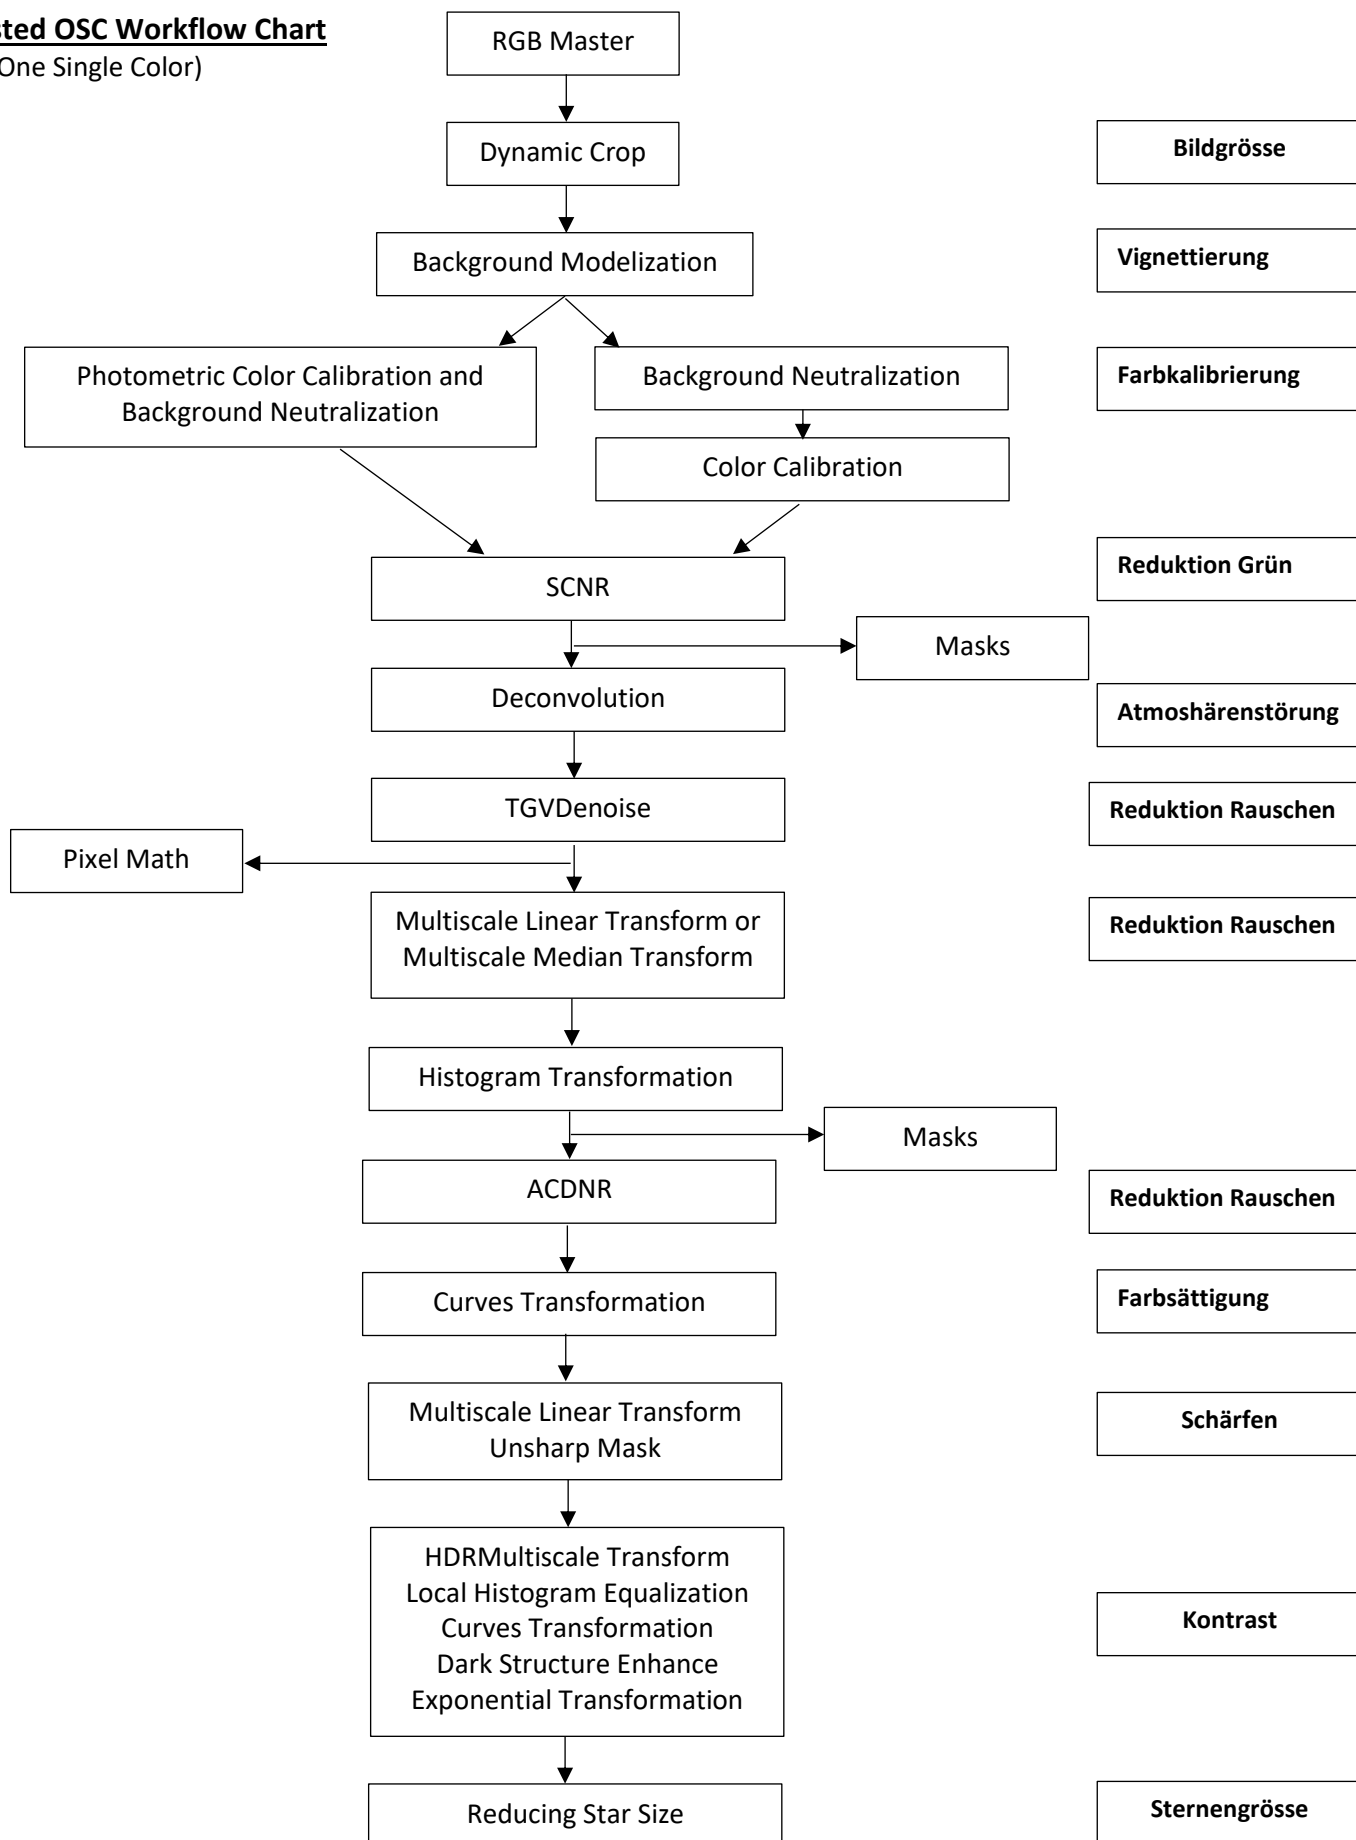

**Suggested OSC Workflow Chart**  
(OSC = One Single Color)

Based on Bracken, C. (2017). *The Deep-Sky Imaging Primer (2nd edition)*. CreateSpace Independent Publishing Platform.